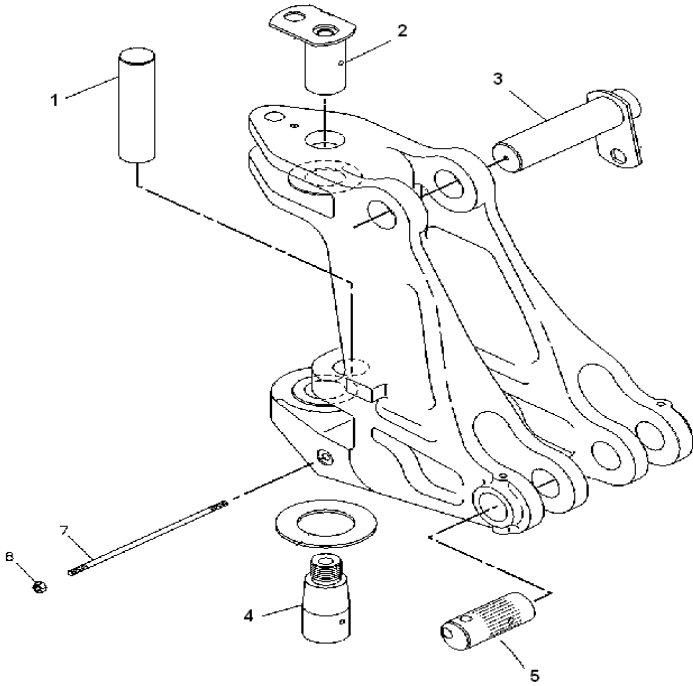

Backhoe Loader Frames Heavy Duty Equipments

9R7710

FRAME

Includes

Part No.	Diam	Description	Qty
236-8183	50mm	Bearing	4
251-7319	55mm	Bearing	2
251-7320	55mm	Bearing	2
9R0366		Washer	1

FRAME STANDARD DUTY

Pos.	Part No.	Diam	Description	Qty
1	9R8579	50mm	Pin	2
	NO		Bearing	-
2	101-4022	65mm	Pin	1
	NO		Bearing	-
3	101-4020	55mm	Pin	1
	NO		Bearing	-
4	9R0234		Pin	1
	NO		Bearing	-
5	9R8583	55mm	Pin	2
	NO		Bearing	-
	NO		Bearing	-

OFM Replacement Parts

All mentioned names and numbers are for reference purpose only

236-6954

FRAME

Includes

Part No.	Diam	Description	Qty
236-8183	50mm	Bearing	4
237-0944	60mm	Bearing	2
237-0945	60mm	Bearing	2
9R0366		Washer	1

FRAME HEAVY DUTY

Pos.	Part No.	Diam	Description	Qty
1	236-8182	50mm	Pin	2
	236-8183	50mm	Bearing	4
2	159-0960	65mm	Pin	1
	NO		Bearing	-
3	101-4020	55mm	Pin	1
	NO		Bearing	-
4	130-0484		Pin	1
	NO		Bearing	-
5	237-5330	60mm	Pin	2
	237-0944	60mm	Bearing	2
	237-0945	60mm	Bearing	2