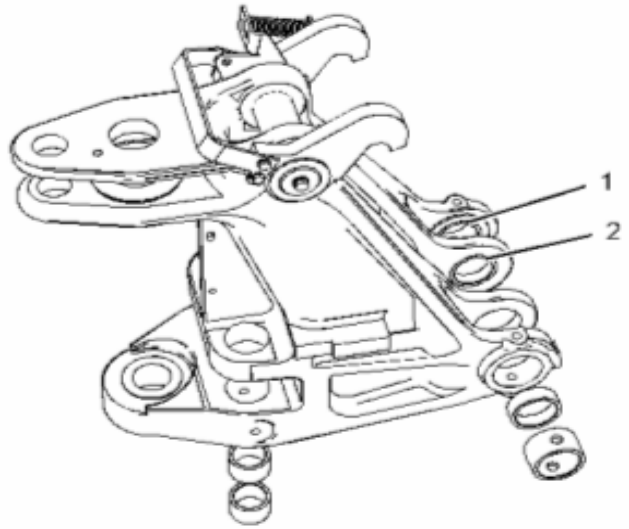

Backhoe Loader Frames Heavy Duty Equipments

9R7710

FRAME

Includes

Part No.	Diam	Description	Qty
236-8183	50mm	Bearing	4
251-7319	55mm	Bearing	2
251-7320	55mm	Bearing	2
9R0366		Washer	1

FRAME STANDARD DUTY

Pos.	Part No.	Diam	Description	Qty
1	9R8579	50mm	Pin	2
	NO		Bearing	-
2	101-4022	65mm	Pin	1
	NO		Bearing	-
3	101-4020	55mm	Pin	1
	NO		Bearing	-
4	9R0234		Pin	1
	NO		Bearing	-
5	9R8583	55mm	Pin	2
	NO		Bearing	-
	NO		Bearing	-

OFM Replacement Parts

All mentioned names and numbers are for reference purpose only

236-6954

FRAME

Includes

Part No.	Diam	Description	Qty
236-8183	50mm	Bearing	4
237-0944	60mm	Bearing	2
237-0945	60mm	Bearing	2
9R0366		Washer	1

FRAME HEAVY DUTY

Pos.	Part No.	Diam	Description	Qty
1	236-8182	50mm	Pin	2
	236-8183	50mm	Bearing	4
2	159-0960	65mm	Pin	1
	NO		Bearing	-
3	101-4020	55mm	Pin	1
	NO		Bearing	-
4	130-0484		Pin	1
	NO		Bearing	-
5	237-5330	60mm	Pin	2
	237-0944	60mm	Bearing	2
	237-0945	60mm	Bearing	2