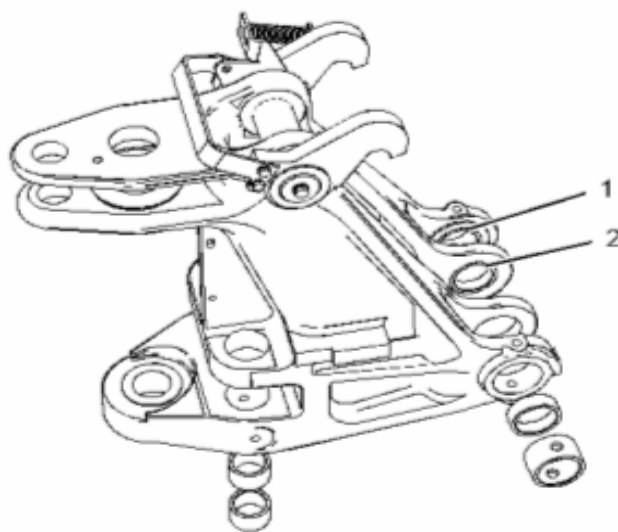

Backhoe Loader Frames Heavy Duty Equipments

9R7710

FRAME

Includes

Part No.	Diam	Description	Qty
236-8183	50mm	Bearing	4
251-7319	55mm	Bearing	2
251-7320	55mm	Bearing	2
9R0366		Washer	1

FRAME STANDARD DUTY

Pos.	Part No.	Diam	Description	Qty
1	9R8579	50mm	Pin	2
	NO		Bearing	-
2	101-4022	65mm	Pin	1
	NO		Bearing	-
3	101-4020	55mm	Pin	1
	NO		Bearing	-
4	9R0234		Pin	1
	NO		Bearing	-
5	9R8583	55mm	Pin	2
	NO		Bearing	-
	NO		Bearing	-

OFM Replacement Parts

All mentioned names and numbers are for reference purpose only

236-6954

FRAME

Includes

Part No.	Diam	Description	Qty
236-8183	50mm	Bearing	4
237-0944	60mm	Bearing	2
237-0945	60mm	Bearing	2
9R0366		Washer	1

FRAME HEAVY DUTY

Pos.	Part No.	Diam	Description	Qty
1	236-8182	50mm	Pin	2
	236-8183	50mm	Bearing	4
2	159-0960	65mm	Pin	1
	NO		Bearing	-
3	101-4020	55mm	Pin	1
	NO		Bearing	-
4	130-0484		Pin	1
	NO		Bearing	-
5	237-5330	60mm	Pin	2
	237-0944	60mm	Bearing	2
	237-0945	60mm	Bearing	2