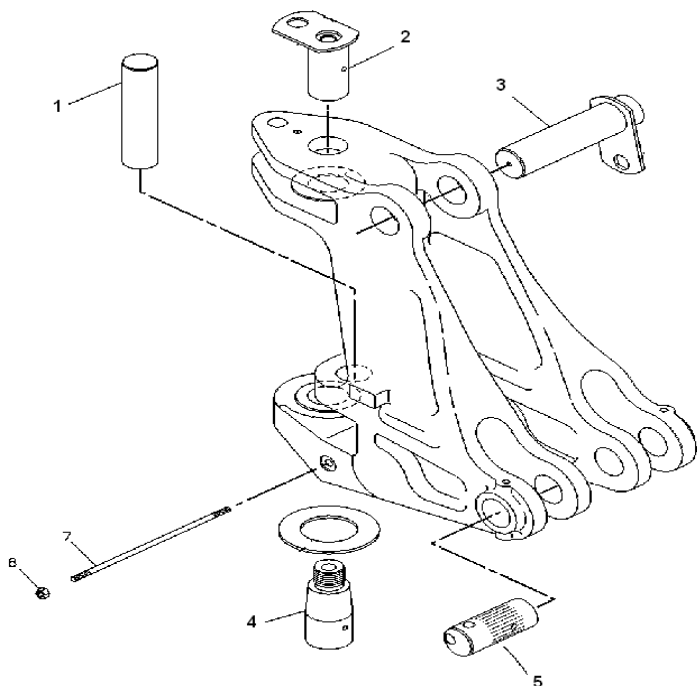

Backhoe Loader Frames Heavy Duty Equipments

9R7710

FRAME

Includes

Part No.	Diam	Description	Qty
236-8183	50mm	Bearing	4
251-7319	55mm	Bearing	2
251-7320	55mm	Bearing	2
9R0366		Washer	1

FRAME STANDARD DUTY

Pos.	Part No.	Diam	Description	Qty
1	9R8579	50mm	Pin	2
	NO		Bearing	-
2	101-4022	65mm	Pin	1
	NO		Bearing	-
3	101-4020	55mm	Pin	1
	NO		Bearing	-
4	9R0234		Pin	1
	NO		Bearing	-
5	9R8583	55mm	Pin	2
	NO		Bearing	-
	NO		Bearing	-

OFM Replacement Parts

All mentioned names and numbers are for reference purpose only

236-6954

FRAME

Includes

Part No.	Diam	Description	Qty
236-8183	50mm	Bearing	4
237-0944	60mm	Bearing	2
237-0945	60mm	Bearing	2
9R0366		Washer	1

FRAME HEAVY DUTY

Pos.	Part No.	Diam	Description	Qty
1	236-8182	50mm	Pin	2
	236-8183	50mm	Bearing	4
2	159-0960	65mm	Pin	1
	NO		Bearing	-
3	101-4020	55mm	Pin	1
	NO		Bearing	-
4	130-0484		Pin	1
	NO		Bearing	-
5	237-5330	60mm	Pin	2
	237-0944	60mm	Bearing	2
	237-0945	60mm	Bearing	2